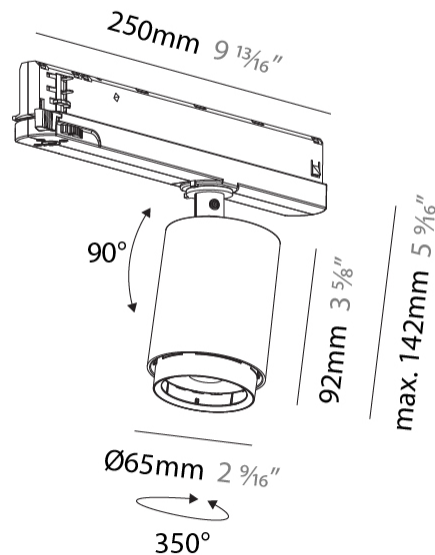

GENERAL

Series: Centriq
Subseries: Centriq In Flex
Brand: Prolicht
Division: Architectural
Mounting Type: Track
Subcategory: Spots

PHYSICAL

Shape: Cylinder
Diameter (mm): 65
Diameter (in): 2 9/16
Length (mm): 250
Length (in): 9 13/16
Height (mm): 142
Height (in): 5 9/16
Light Distribution: Adjustable / Direct
Weight (kg): 0.62

Fixture Finish: SSR / BKV / CWI / CRY / HAB / LAG / UFT / ITA / RUA / RUR / MIC / FTG / MYG / TWT / LOD / PUS / FRO / FUP / KIA / POP / BLS / SPG / MEY / GOH / GUM / CHC / COM / ABZ / JAG / OBR / MOS / ROR

Holder Finish: WHI / BLK

Accent Finish: SSR / BKV / CWI / CRY / HAB / LAG / UFT / ITA / RUA / RUR / MIC / FTG / MYG / TWT / LOD / PUS / FRO / FUP / KIA / POP / BLS / SPG / MEY / GOH / GUM / CHC / COM / ABZ / JAG

Fixture Material: Aluminum

ELECTRICAL

Lamp Type: LED (Zhaga Standard)
Input Wattage (W): 20
Total Output Wattage (W): 18.1
Dimming: Non-Dimmable / 0-10V Dimming
Driver Included: Yes
Driver Location: Integrated
Driver Type: Constant Current - 120Vac
Driver Class: Class 2
Input Voltage (V): 120

LED

Number of LEDs: 1
Color Temperature (°K): 2700 / 3000 / 3500 / 4000
Max. Delivered Lumen (lm): 1207 / 1300 / 1376 / 1380
Nominal Lumen (lm): 1672 / 1800 / 1905 / 1910
CRI: >90 CRI
Lamp Life (hrs): 50000

OPTICAL

Reflector°: Adjustable 14 - 44
Adjustability: Rotational 360°; Tilt 90° (±45°)

RATINGS AND CERTIFICATIONS

Certified By: Certified for North American Standards
IP rating: IP20